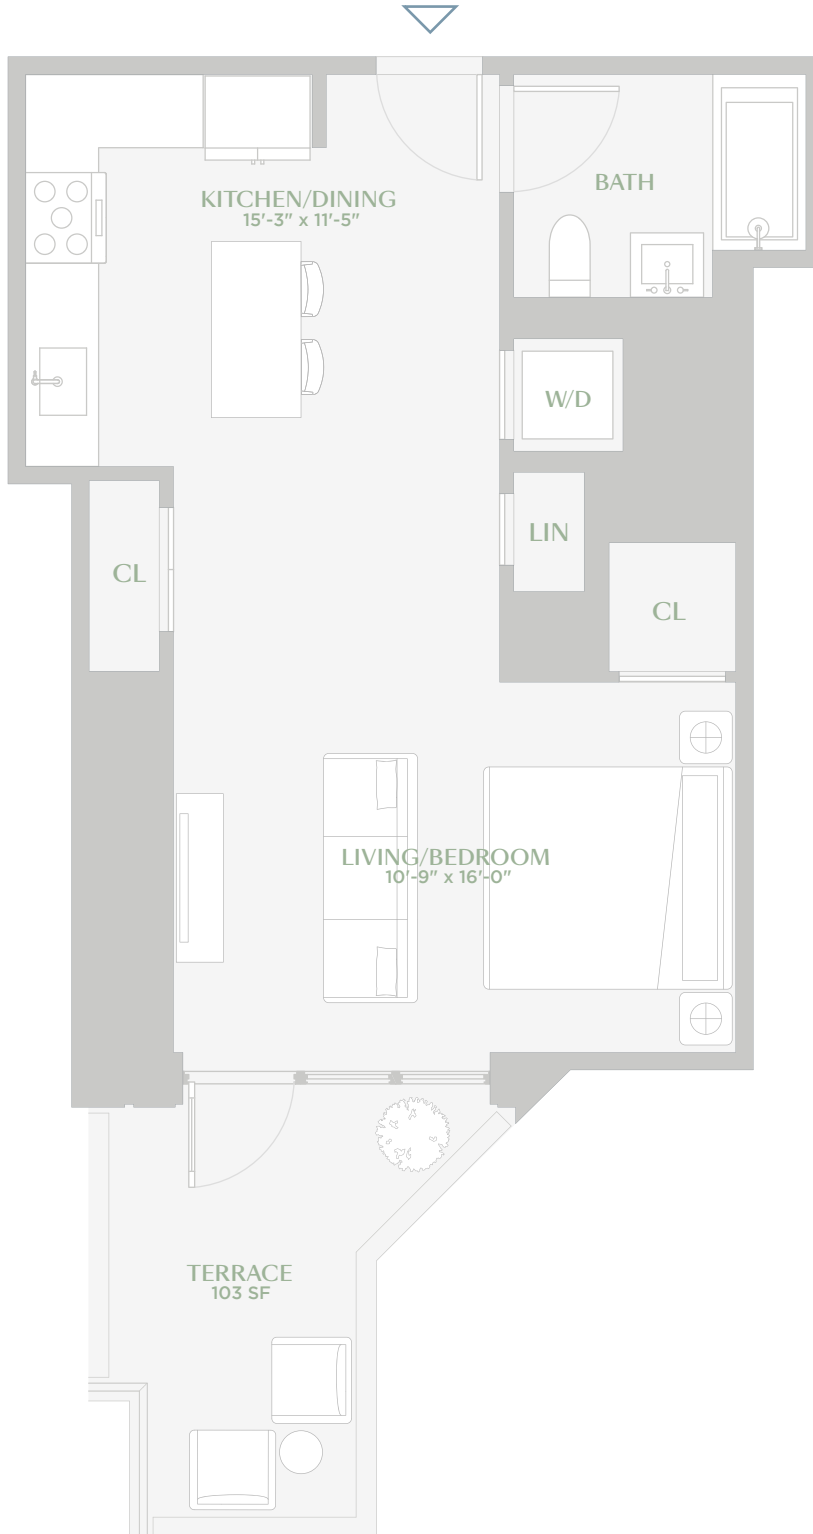

# Residence 208

STUDIO  
1 BATH  
PRIVATE TERRACE

## HIGHLIGHTS

Designed inside and out by Morris Adjmi  
Approximate 10-foot ceiling heights  
Warehouse style sound attenuating windows

Bosch appliances and striking cabinetry  
Custom vanities and bathroom lighting  
In-unit Bosch washer/dryer

MAGNOLIA  
DUMBO

160 FRONT STREET  
BROOKLYN, NY 11201  
929.501.0733  
MAGNOLIADUMBO.COM

All dimension are approximate and subject to construction changes and omissions.  
Plans and dimensions may also contain minor variations from floor to floor.