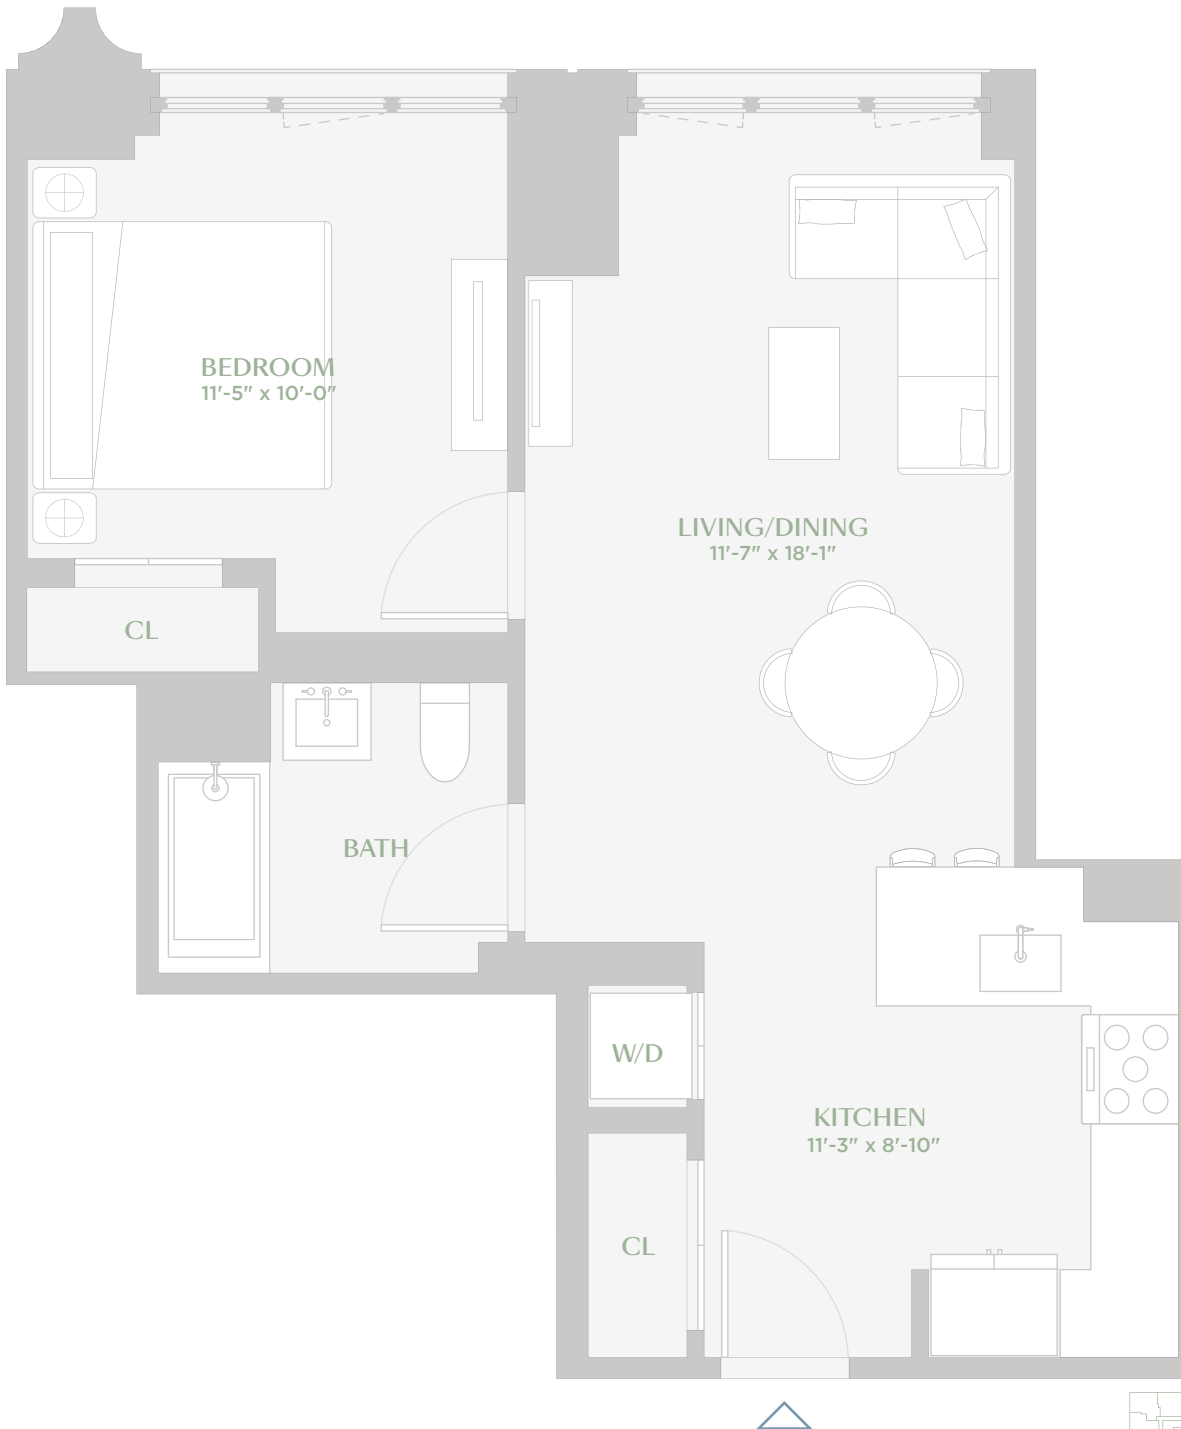

Residence 221-721

1 BEDROOM
1 BATH

HIGHLIGHTS

Designed inside and out by Morris Adjmi

Approximate 10-foot ceiling heights

Warehouse style sound attenuating windows

Bosch appliances and striking cabinetry

Custom vanities and bathroom lighting

In-unit Bosch washer/dryer

MAGNOLIA
DUMBO

160 FRONT STREET
BROOKLYN, NY 11201
929.501.0733
MAGNOLIADUMBO.COM

All dimension are approximate and subject to construction changes and omissions.
Plans and dimensions may also contain minor variations from floor to floor.