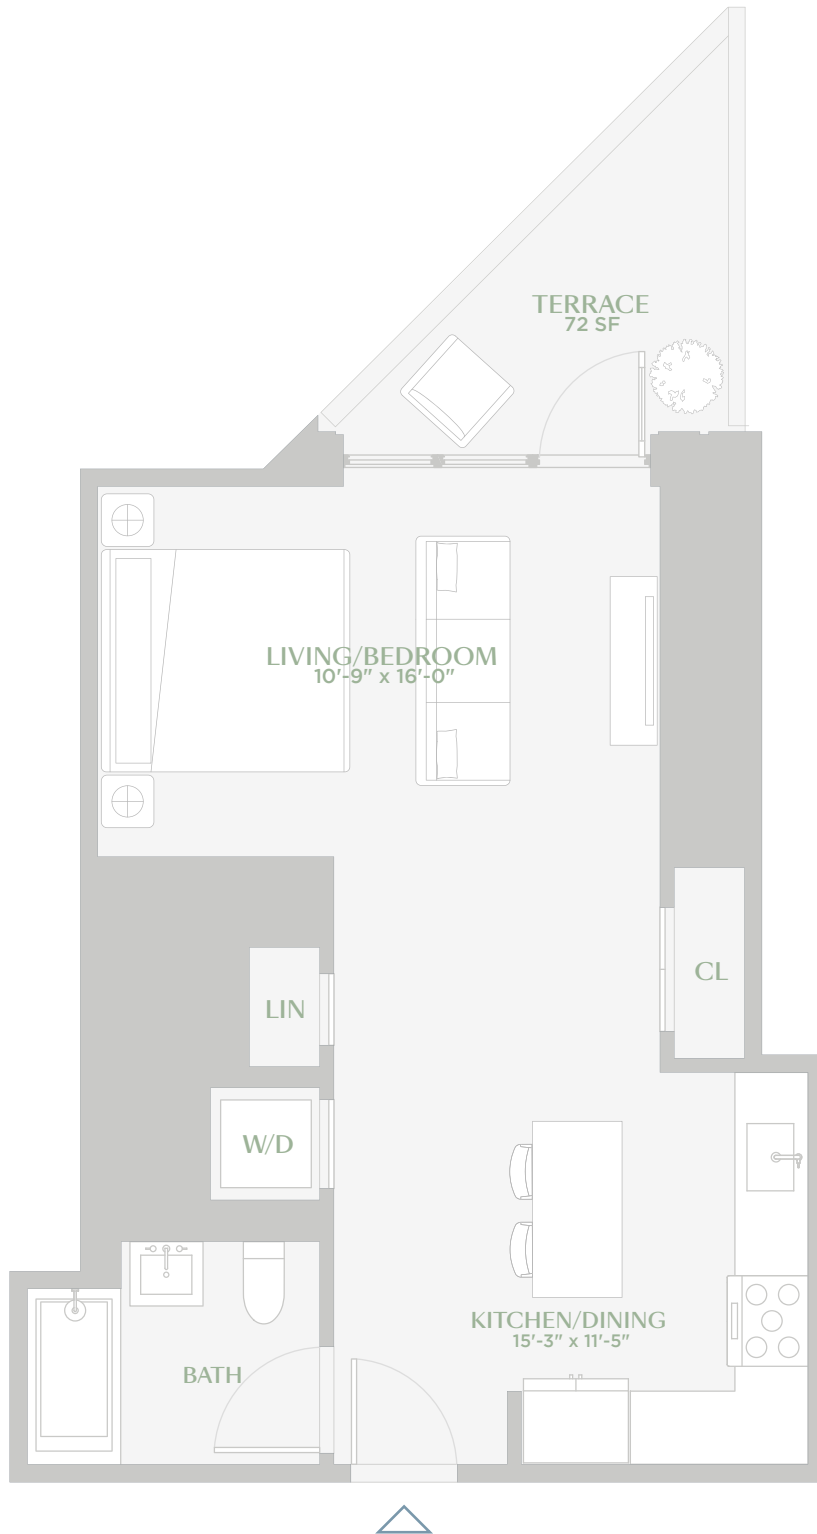

Residence 238

STUDIO
1 BATH
PRIVATE TERRACE

HIGHLIGHTS

Designed inside and out by Morris Adjmi
Approximate 10-foot ceiling heights
Warehouse style sound attenuating windows

Bosch appliances and striking cabinetry
Custom vanities and bathroom lighting
In-unit Bosch washer/dryer

MAGNOLIA DUMBO

160 FRONT STREET
BROOKLYN, NY 11201
929.501.0733
MAGNOLIADUMBO.COM

All dimensions are approximate and subject to construction changes and omissions. Plans and dimensions may also contain minor variations from floor to floor.