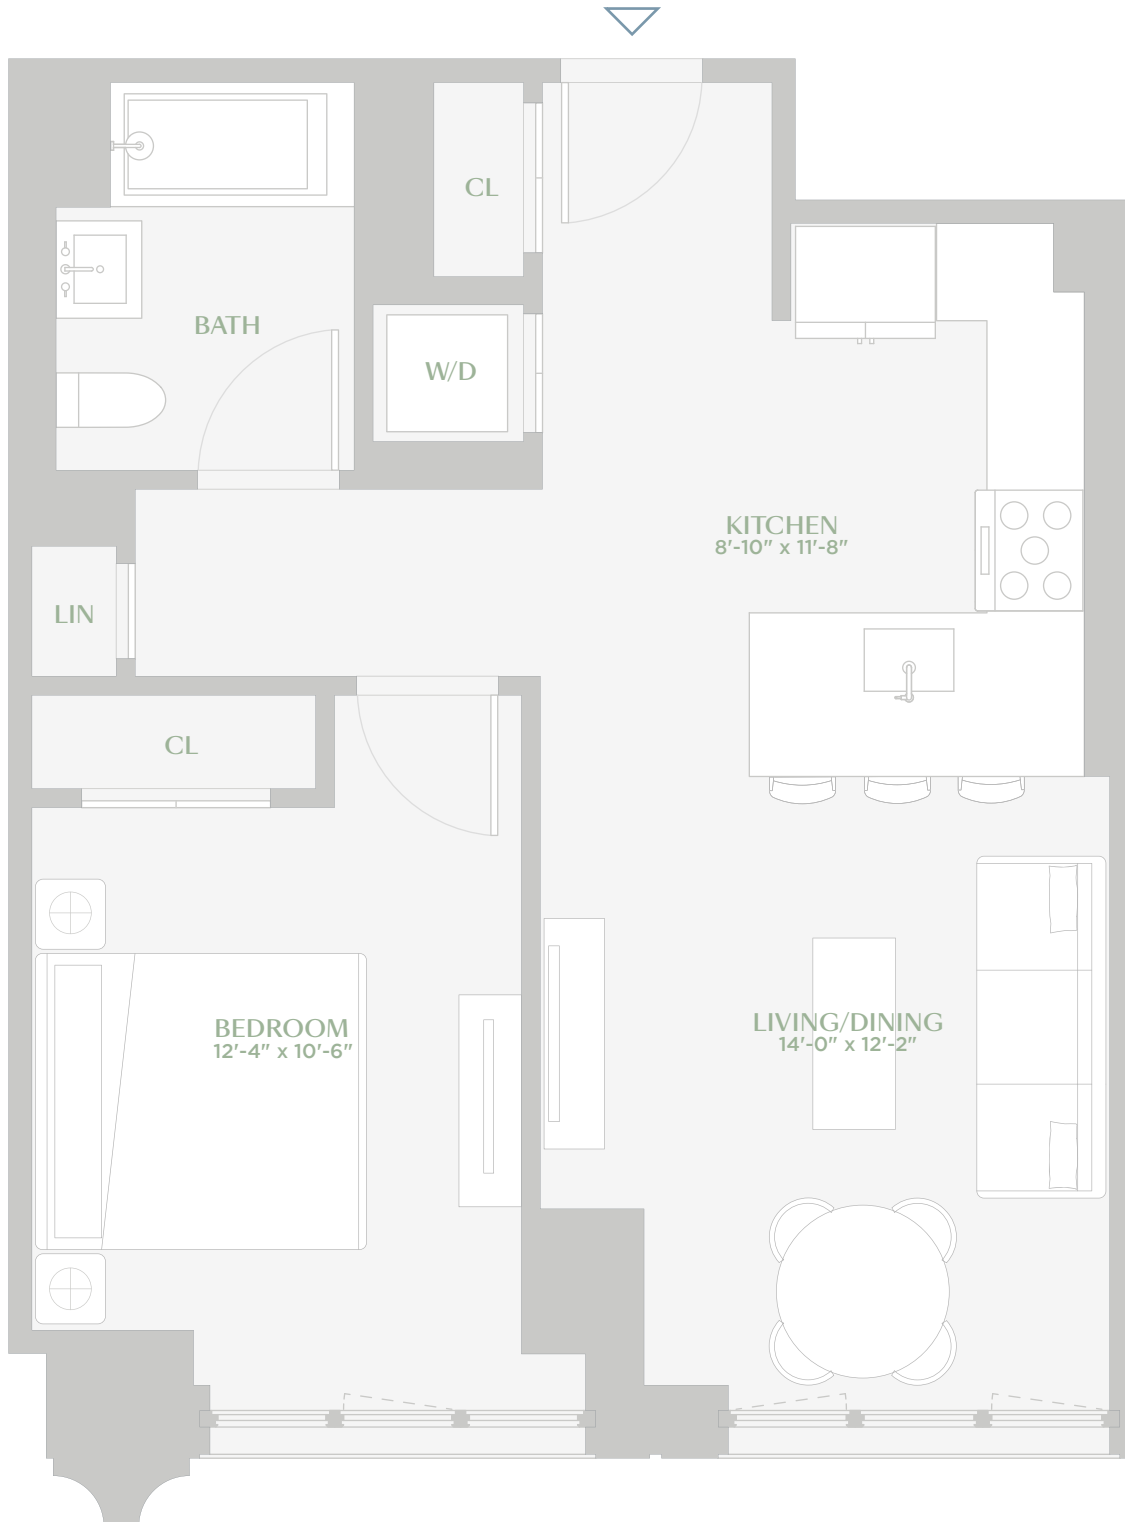

Residence 335-735

1 BEDROOM
1 BATH

HIGHLIGHTS

Designed inside and out by Morris Adjmi

Approximate 10-foot ceiling heights

Warehouse style sound attenuating windows

Bosch appliances and striking cabinetry

Custom vanities and bathroom lighting

In-unit Bosch washer/dryer

MAGNOLIA DUMBO

160 FRONT STREET
BROOKLYN, NY 11201
929.501.0733
MAGNOLIADUMBO.COM

All dimension are approximate and subject to construction changes and omissions. Plans and dimensions may also contain minor variations from floor to floor.