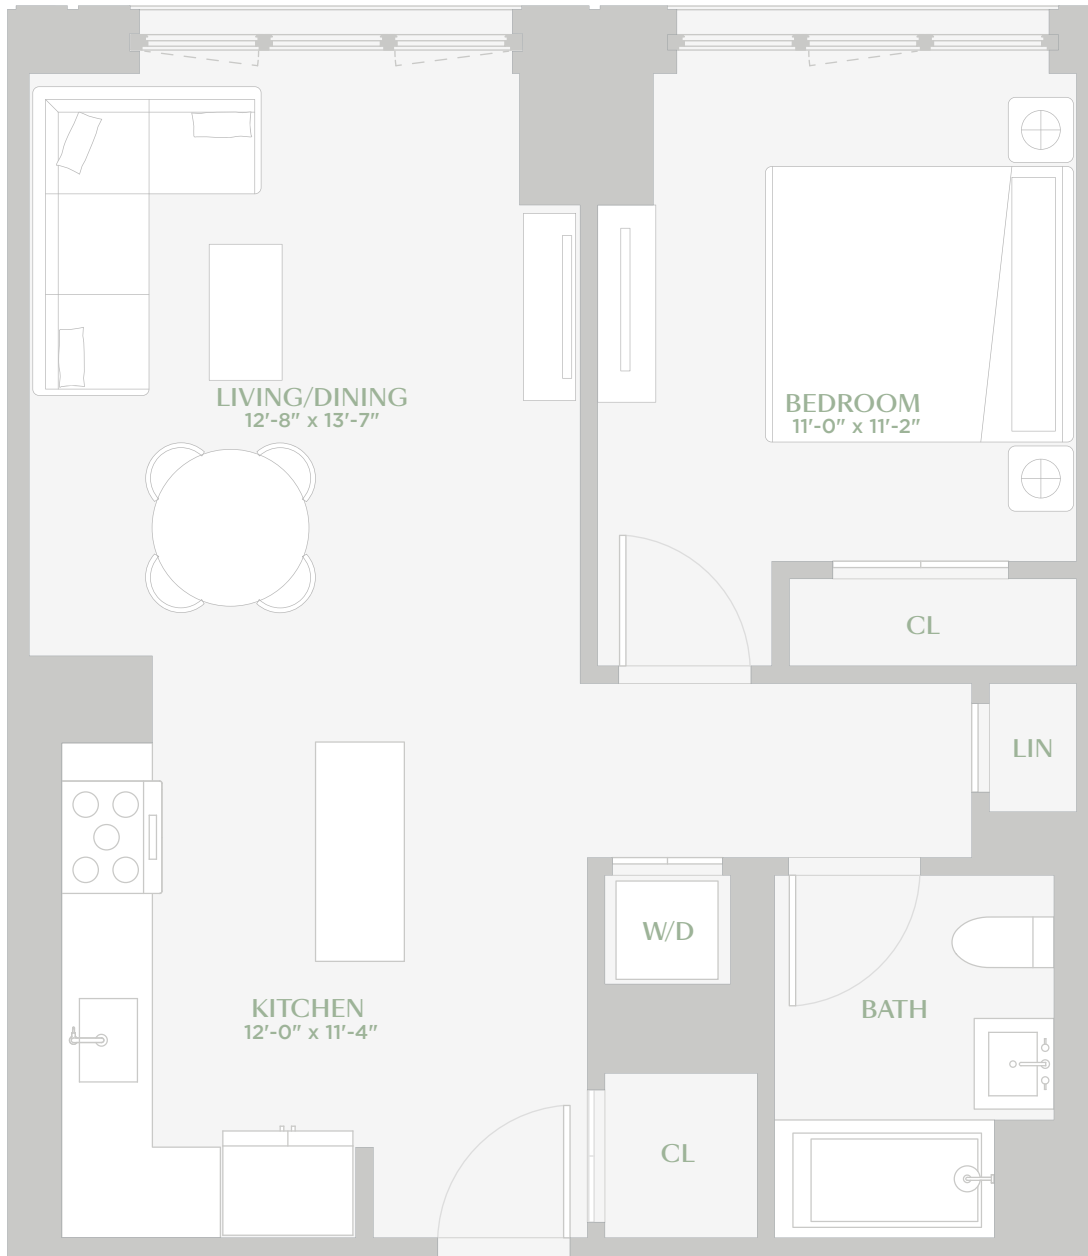

Residence 346-746

1 BEDROOM
1 BATH

HIGHLIGHTS

Designed inside and out by Morris Adjmi

Approximate 10-foot ceiling heights

Warehouse style sound attenuating windows

Bosch appliances and striking cabinetry

Custom vanities and bathroom lighting

In-unit Bosch washer/dryer

MAGNOLIA
DUMBO

160 FRONT STREET
BROOKLYN, NY 11201
929.501.0733
MAGNOLIADUMBO.COM

All dimension are approximate and subject to construction changes and omissions. Plans and dimensions may also contain minor variations from floor to floor.