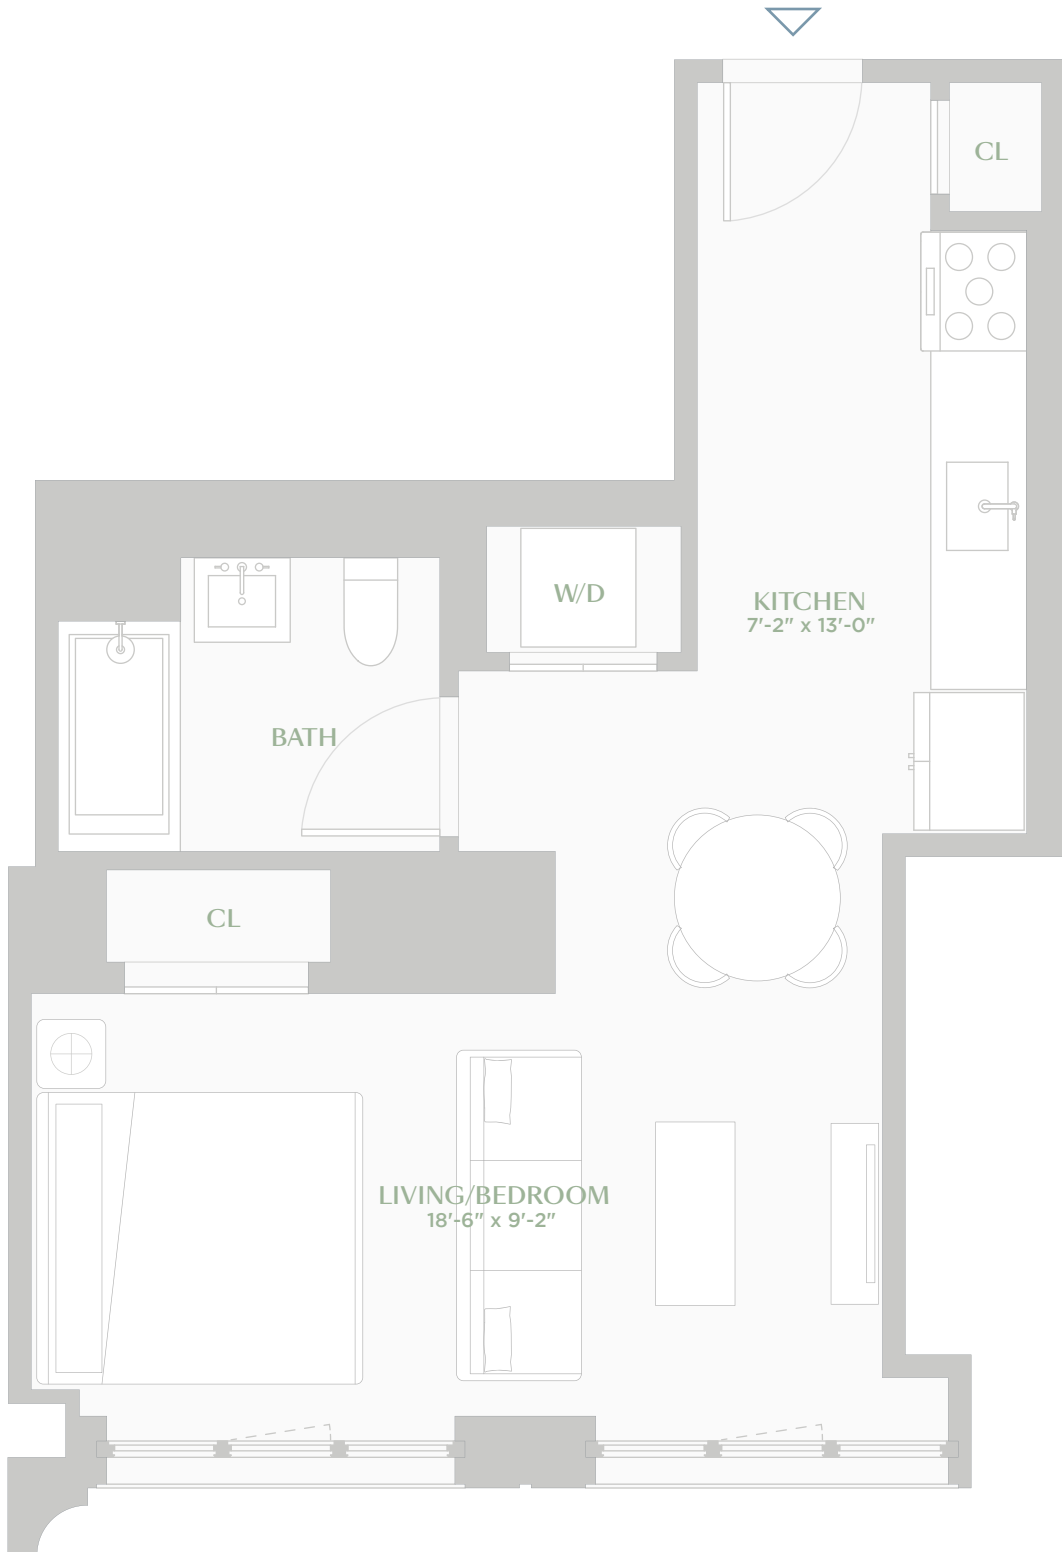

Residence 347-747

STUDIO
1 BATH

HIGHLIGHTS

Designed inside and out by Morris Adjmi

Approximate 10-foot ceiling heights

Warehouse style sound attenuating windows

Bosch appliances and striking cabinetry

Custom vanities and bathroom lighting

In-unit Bosch washer/dryer

MAGNOLIA
DUMBO

160 FRONT STREET
BROOKLYN, NY 11201
929.501.0733
MAGNOLIADUMBO.COM

All dimensions are approximate and subject to construction changes and omissions. Plans and dimensions may also contain minor variations from floor to floor.