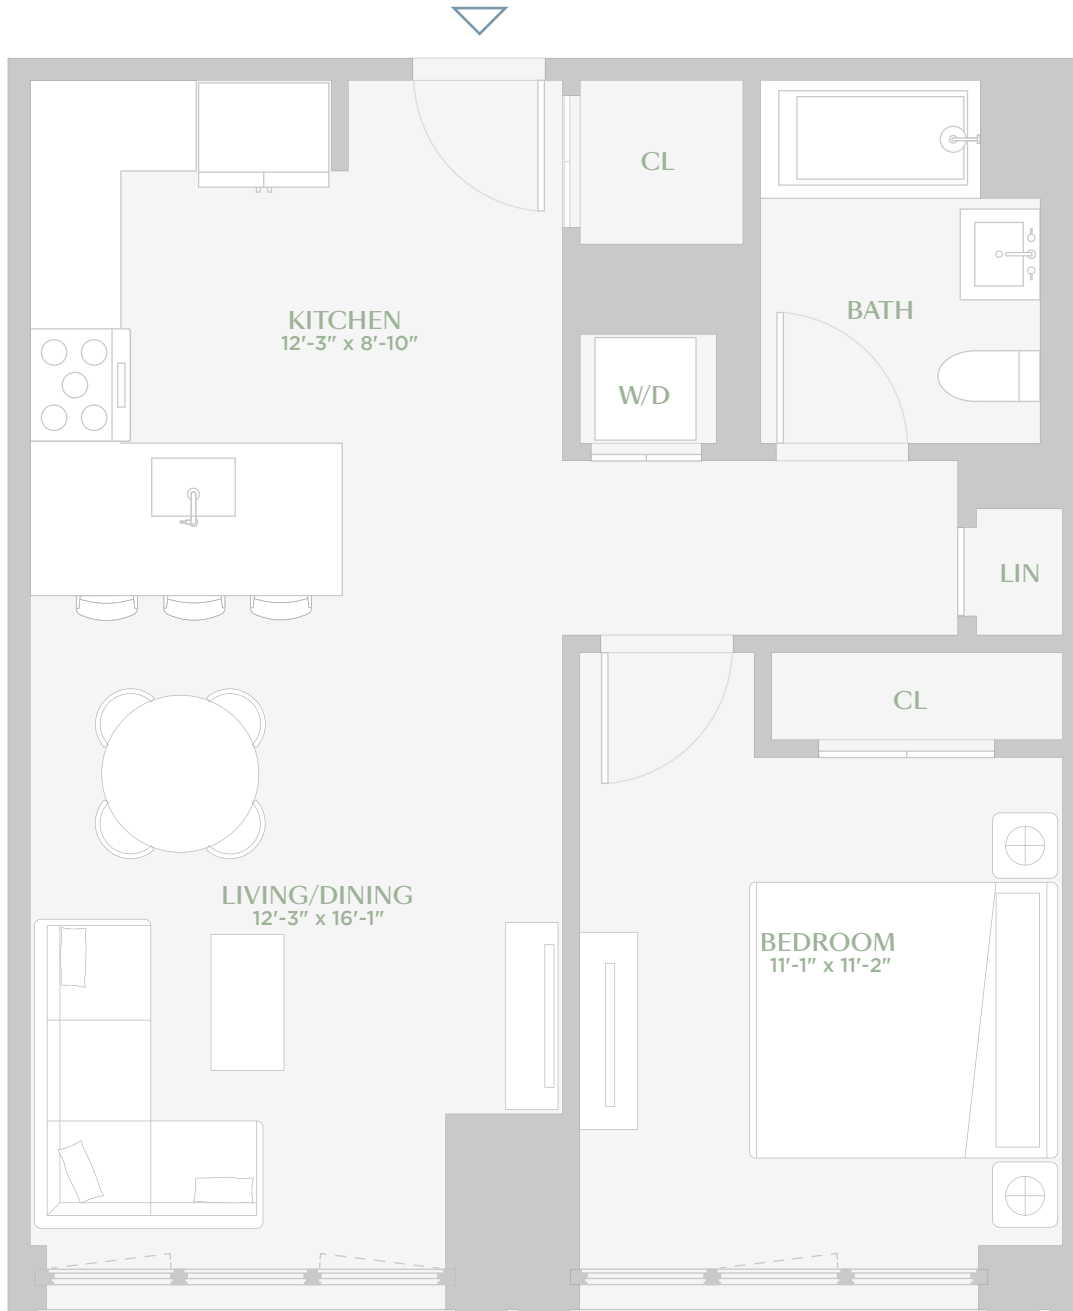

Residence 320-720

1 BEDROOM
1 BATH

HIGHLIGHTS

Designed inside and out by Morris Adjmi

Approximate 10-foot ceiling heights

Warehouse style sound attenuating windows

Bosch appliances and striking cabinetry

Custom vanities and bathroom lighting

In-unit Bosch washer/dryer

MAGNOLIA
DUMBO

160 FRONT STREET
BROOKLYN, NY 11201
929.501.0733
MAGNOLIADUMBO.COM

All dimension are approximate and subject to construction changes and omissions.
Plans and dimensions may also contain minor variations from floor to floor.