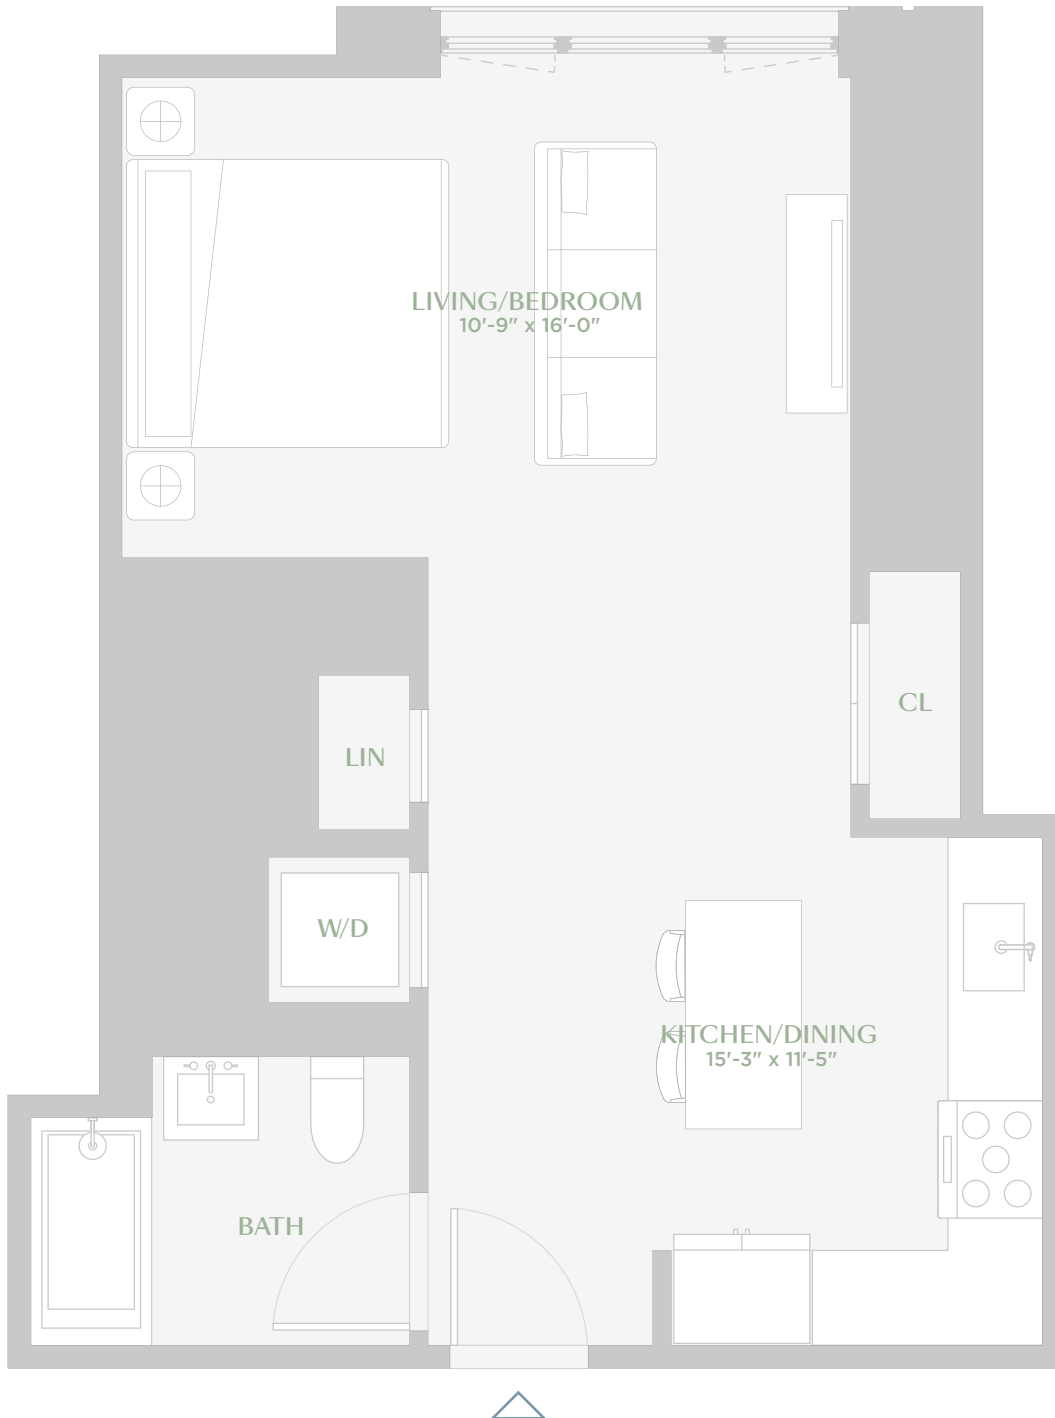

Residence 338-738

STUDIO
1 BATH

HIGHLIGHTS

Designed inside and out by Morris Adjmi

Approximate 10-foot ceiling heights

Warehouse style sound attenuating windows

Bosch appliances and striking cabinetry

Custom vanities and bathroom lighting

In-unit Bosch washer/dryer

MAGNOLIA
DUMBO

160 FRONT STREET
BROOKLYN, NY 11201

929.501.0733

MAGNOLIADUMBO.COM

All dimensions are approximate and subject to construction changes and omissions. Plans and dimensions may also contain minor variations from floor to floor.