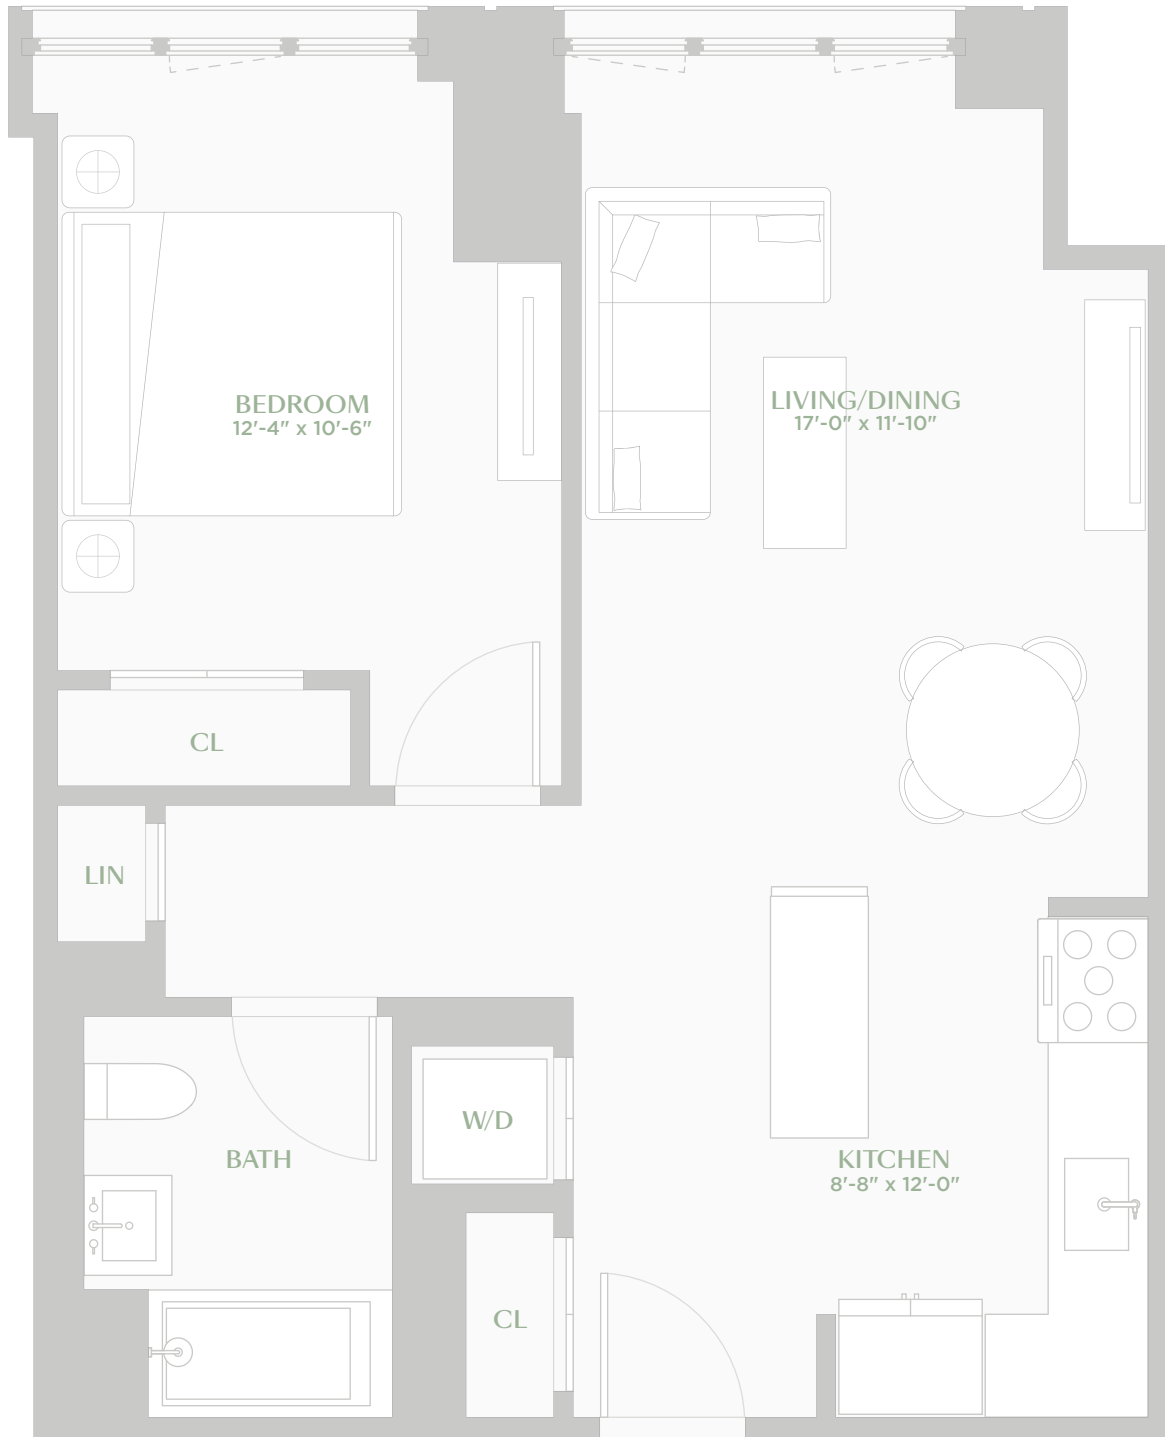

Residence 207-707

1 BEDROOM
1 BATH

HIGHLIGHTS

Designed inside and out by Morris Adjmi

Approximate 10-foot ceiling heights

Warehouse style sound attenuating windows

Bosch appliances and striking cabinetry

Custom vanities and bathroom lighting

In-unit Bosch washer/dryer

MAGNOLIA
DUMBO

160 FRONT STREET
BROOKLYN, NY 11201

929.501.0733

MAGNOLIADUMBO.COM

All dimension are approximate and subject to construction changes and omissions.
Plans and dimensions may also contain minor variations from floor to floor.