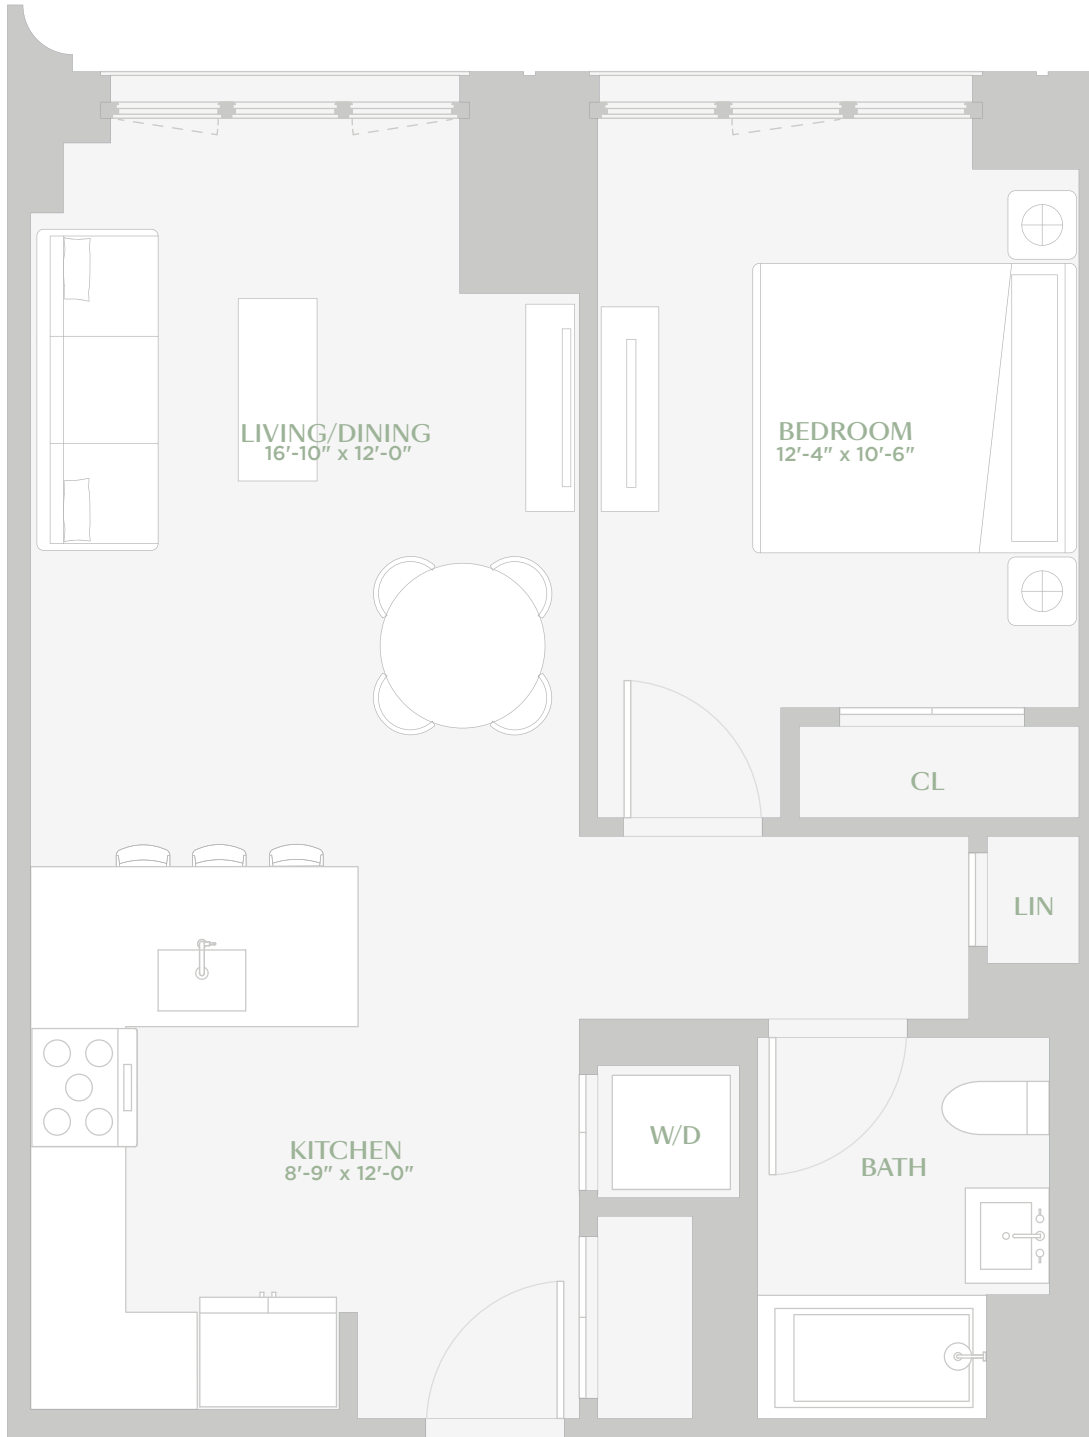

Residence 201-701

1 BEDROOM
1 BATH

HIGHLIGHTS

Designed inside and out by Morris Adjmi

Approximate 10-foot ceiling heights

Warehouse style sound attenuating windows

Bosch appliances and striking cabinetry

Custom vanities and bathroom lighting

In-unit Bosch washer/dryer

MAGNOLIA
DUMBO

160 FRONT STREET
BROOKLYN, NY 11201

929.501.0733

MAGNOLIADUMBO.COM

All dimensions are approximate and subject to construction changes and omissions. Plans and dimensions may also contain minor variations from floor to floor.