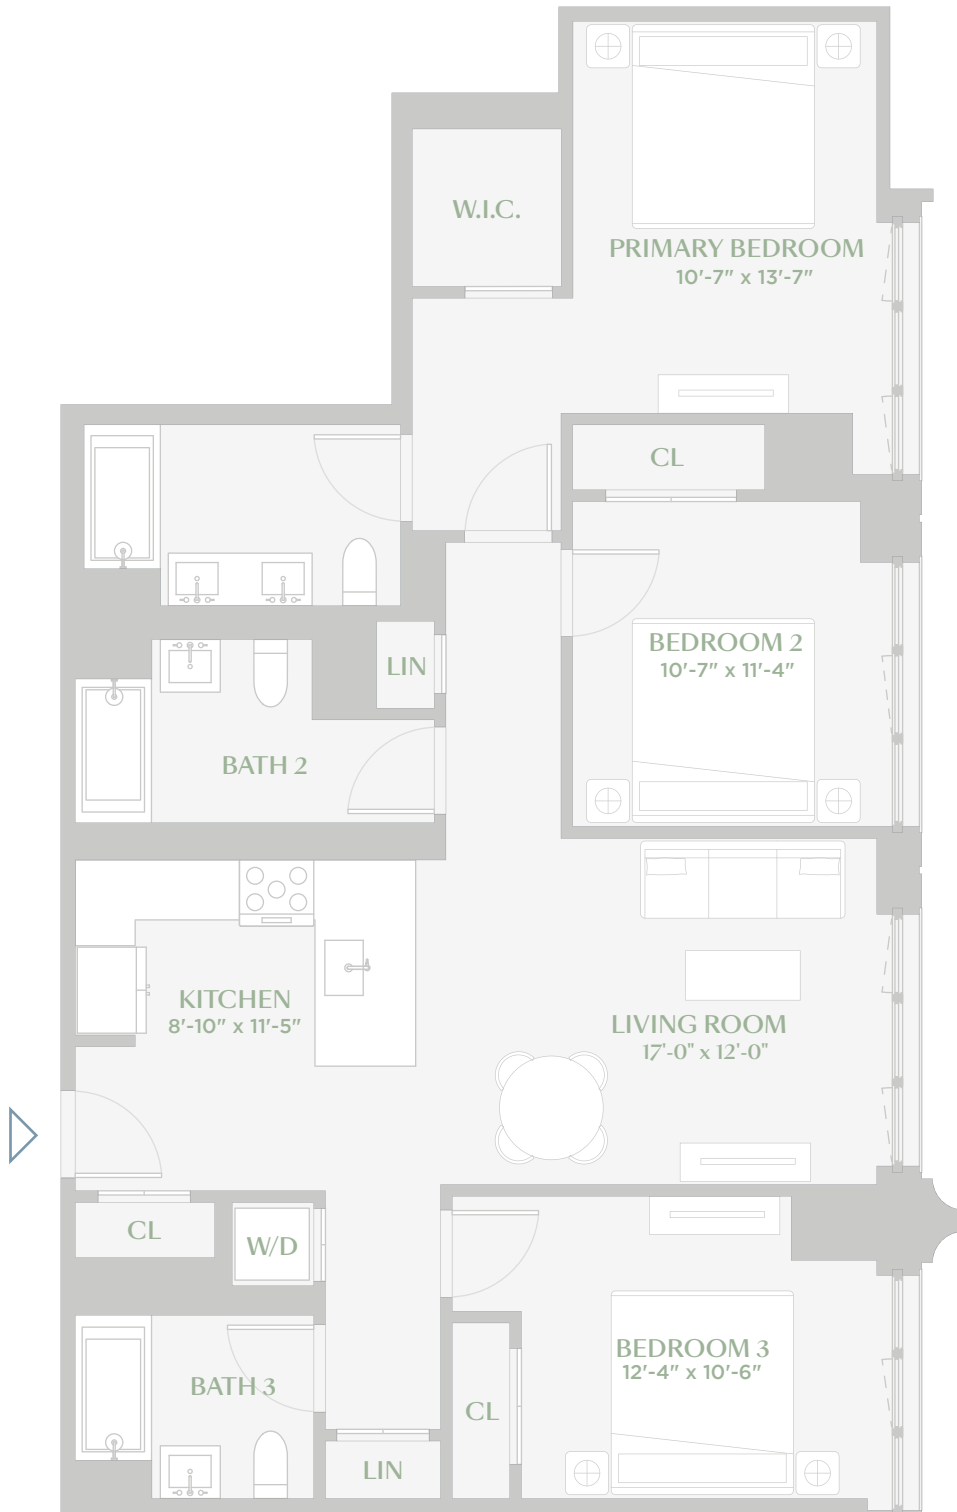

Residence 706

3 BEDROOMS
3 BATHS

HIGHLIGHTS

Designed inside and out by Morris Adjmi
Approximate 10-foot ceiling heights
Warehouse style sound attenuating windows

Bosch appliances and striking cabinetry
Custom vanities and bathroom lighting
In-unit Bosch washer/dryer

MAGNOLIA

DUMBO

160 FRONT STREET
BROOKLYN, NY 11201
929.501.0733
MAGNOLIADUMBO.COM

All dimension are approximate and subject to construction changes and omissions. Plans and dimensions may also contain minor variations from floor to floor.